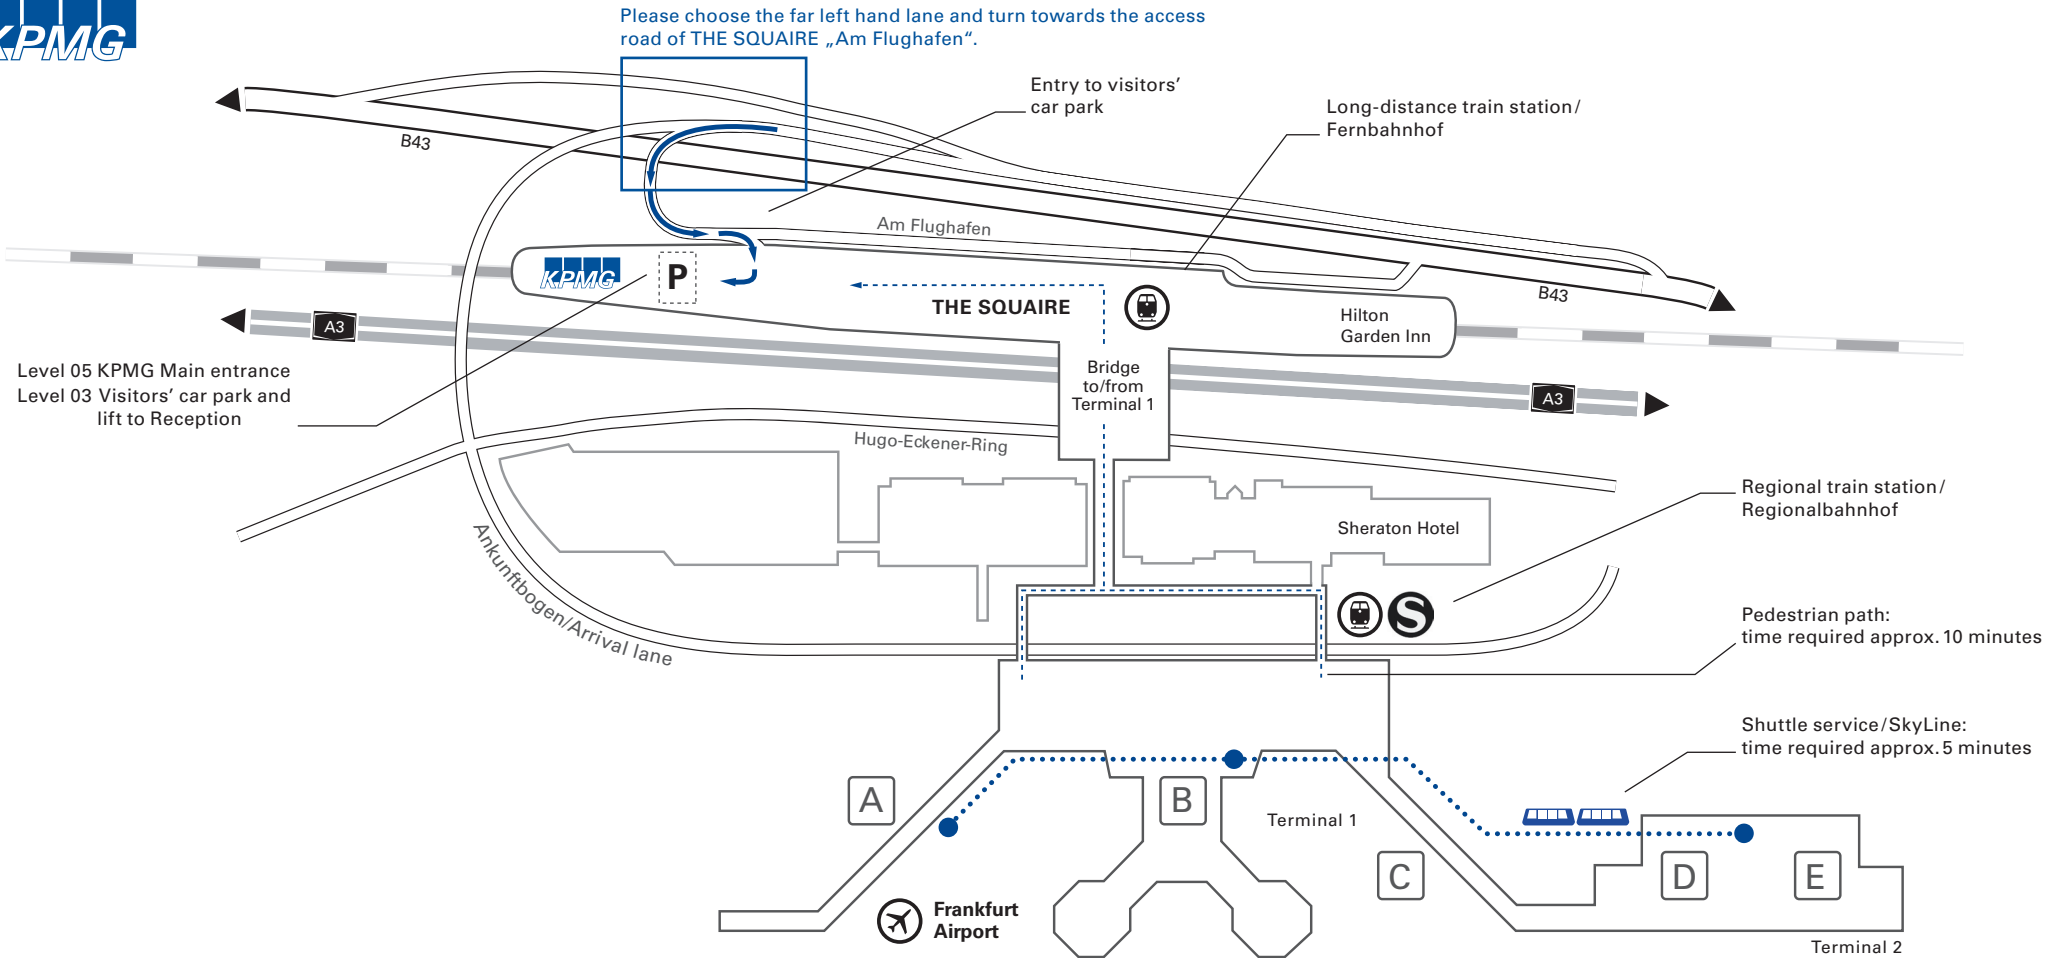

Frankfurt am Main

AK: Motorway junction
AD: Motorway interchange
AS: Motorway exit

By car

Travelling on motorway A3 from Würzburg

Leave motorway A3 at exit Frankfurt-Süd and turn onto highway B43 to Kelsterbach/Flughafen. Turn left on B43 to Terminal 1.

Travelling on highway B43 from Frankfurt

On highway B43 turn left to Terminal 1, continue to „Flughafen/Terminal 1“ as signposted.

Travelling on highway B43 from Kelsterbach

Drive towards exit "Unterschweinstiege". When reaching the roundabout take the 4th exit to A3 Wiesbaden/Cargo Center/B43 Kelsterbach.

Navigation system / GPS

Enter "Hugo-Eckener-Ring, 60549 Frankfurt" or latitude and longitude: +50°05'07" / +8°56'48"

By foot

From the Airport to KPMG

If you reach the airport at Terminal 2, please take the Shuttle service/SkyLine to get to Terminal 1 Area B.

In the main hall of the long-distance train station (level 03) take the WEST escalator upwards (there is a REWE supermarket underneath the escalator) to reach the main hall of THE SQAIRE (level 05). Walk straight ahead for approx. 150m to find the main entrance of KPMG (signposted).