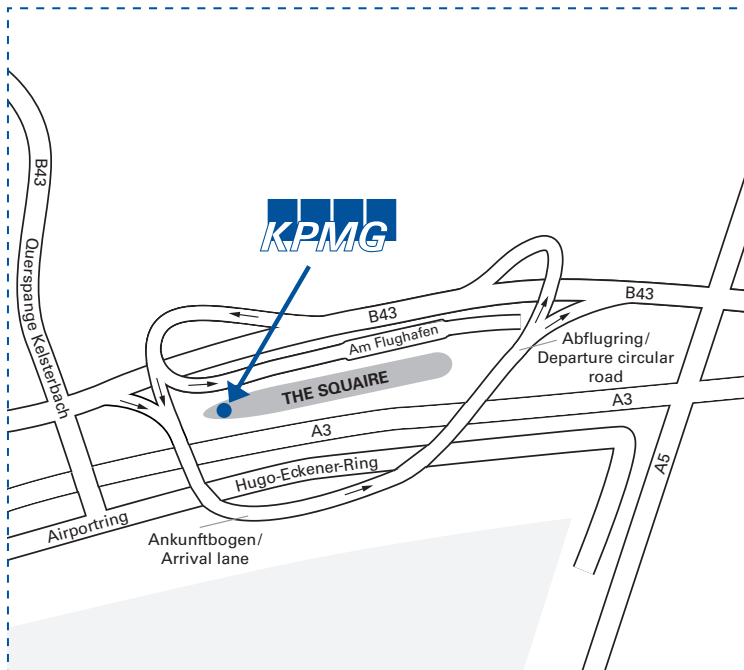

Frankfurt am Main

AK: Motorway junction
AD: Motorway interchange
AS: Motorway exit

By car

Travelling on motorway A3 from Würzburg

Leave motorway A3 at exit Frankfurt-Süd and turn onto highway B43 to Kelsterbach/Flughafen. Turn left on B43 to Terminal 1.

Travelling on motorway A3 from Köln/Wiesbaden

Exit motorway A3 at the airport and turn onto highway B43 towards Frankfurt and exit "Unterschweinstiege". At the roundabout take the 4th exit to A3 Wiesbaden/Cargo Center/B43 Kelsterbach.

Travelling on highway B43 from Frankfurt

On highway B43 turn left to Terminal 1, continue to „Flughafen/Terminal 1“ as signposted.

Travelling on highway B43 from Kelsterbach

Drive towards exit "Unterschweinstiege". When reaching the roundabout take the 4th exit to A3 Wiesbaden/Cargo Center/B43 Kelsterbach.

In the main hall of the long-distance train station (level 03) take the WEST escalator upwards (there is a REWE supermarket underneath the escalator) to reach the main hall of THE SQAIRE (level 05). Walk straight ahead for approx. 150m to find the main entrance of KPMG (signposted).