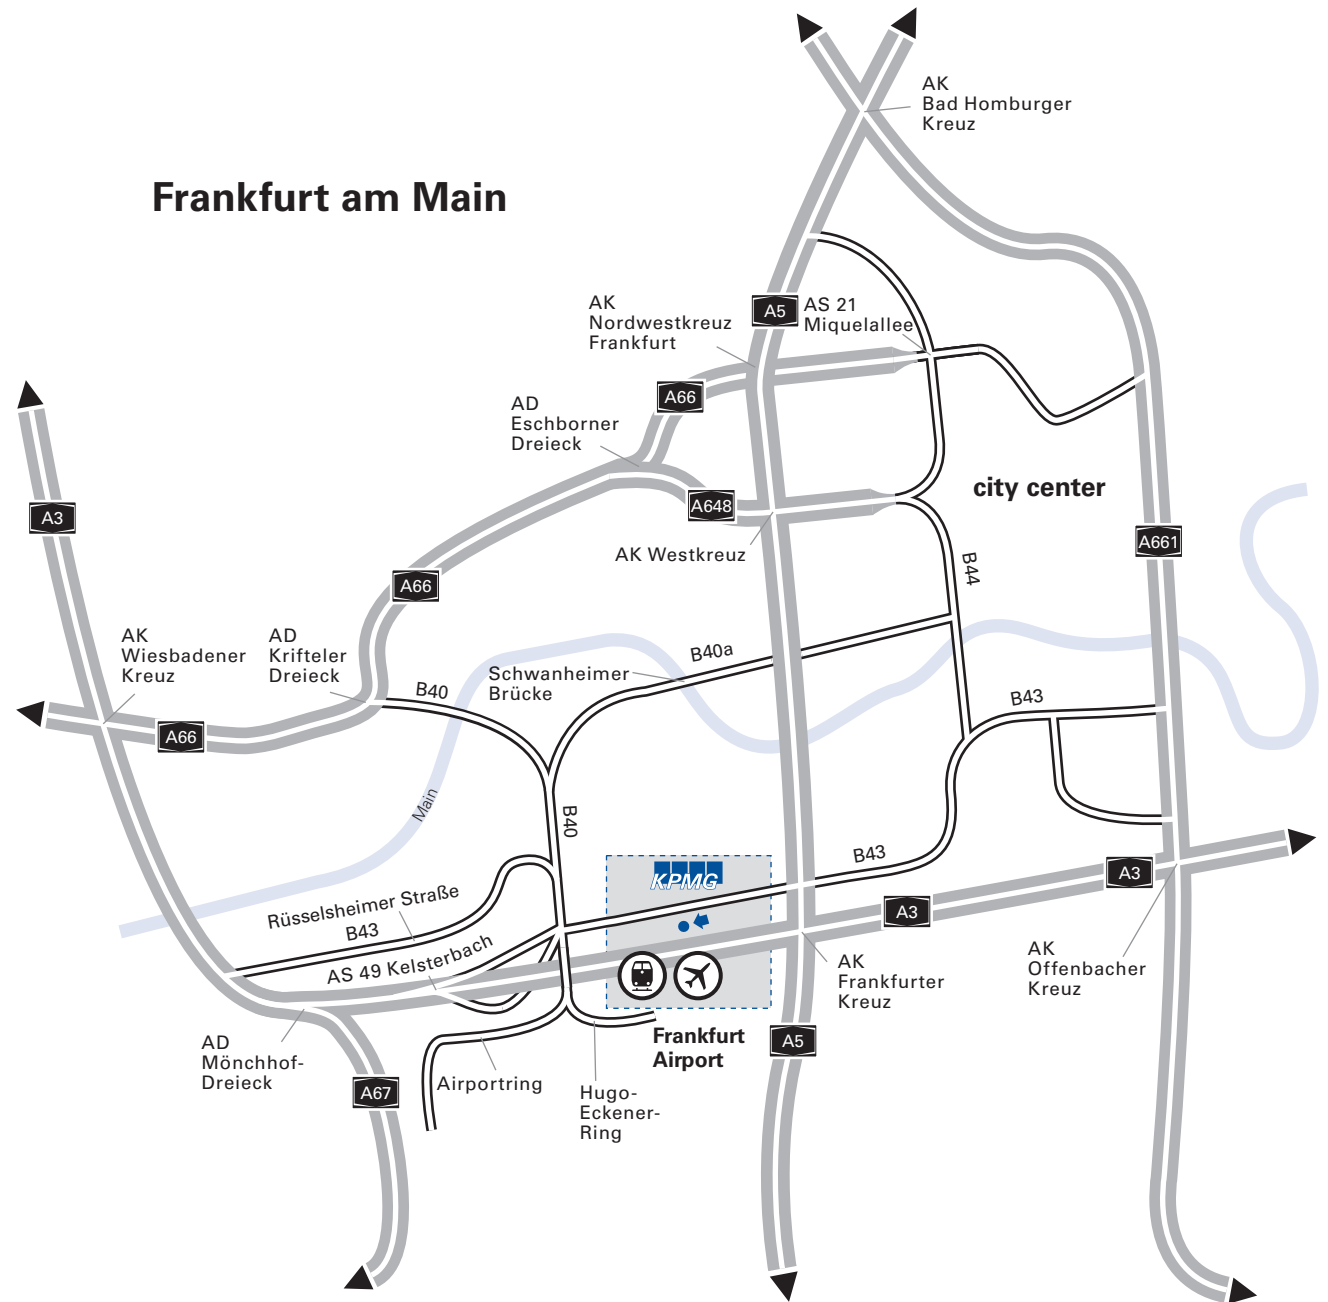

Frankfurt am Main

AK: Motorway junction
AD: Motorway interchange
AS: Motorway exit

By car

Travelling on motorway A3 from Würzburg

Leave motorway A3 at exit Frankfurt-Süd and turn onto highway B43 to Kelsterbach/Flughafen. Turn left on B43 to Terminal 1.

Travelling on highway B43 from Frankfurt

On highway B43 turn left to Terminal 1, continue to „Flughafen/Terminal 1“ as signposted.

Travelling on highway B43 from Kelsterbach

Drive towards exit "Unterschweinstiege". When reaching the roundabout take the 4th exit to A3 Wiesbaden/Cargo Center/B43 Kelsterbach.

Navigation system / GPS

Enter "Hugo-Eckener-Ring, 60549 Frankfurt" or latitude and longitude: +50°05'07" / +8°56'48"

By foot

From the Airport to KPMG

If you reach the airport at Terminal 2, please take the Shuttle service/SkyLine to get to Terminal 1 Area B.

In the main hall of the long-distance train station (level 03) take the WEST escalator upwards (there is a REWE supermarket underneath the escalator) to reach the main hall of THE SQAIRE (level 05). Walk straight ahead for approx. 150m to find the main entrance of KPMG (signposted).